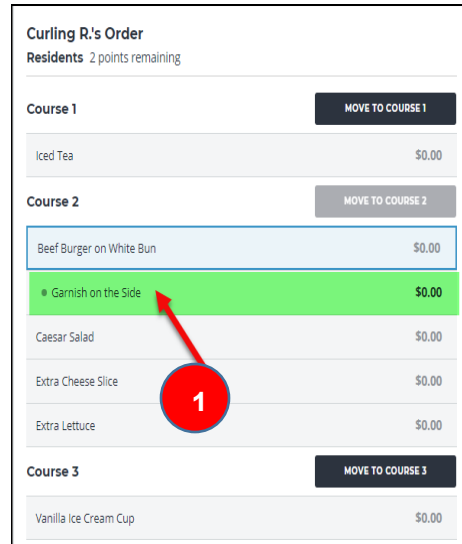

POS Dining Room Clearing a Modifier to Menu Item Quick

Selection Criteria

1. Tap the Modifier to be removed.