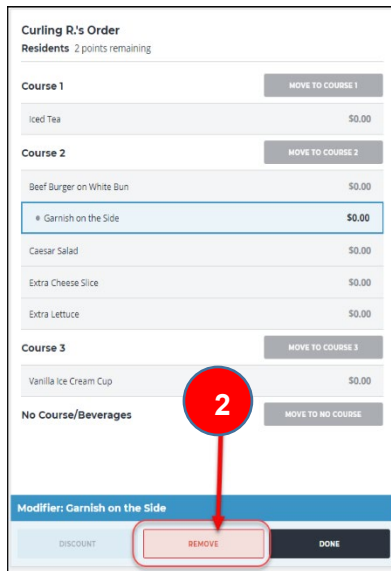

2. Tap the **Remove** Button.