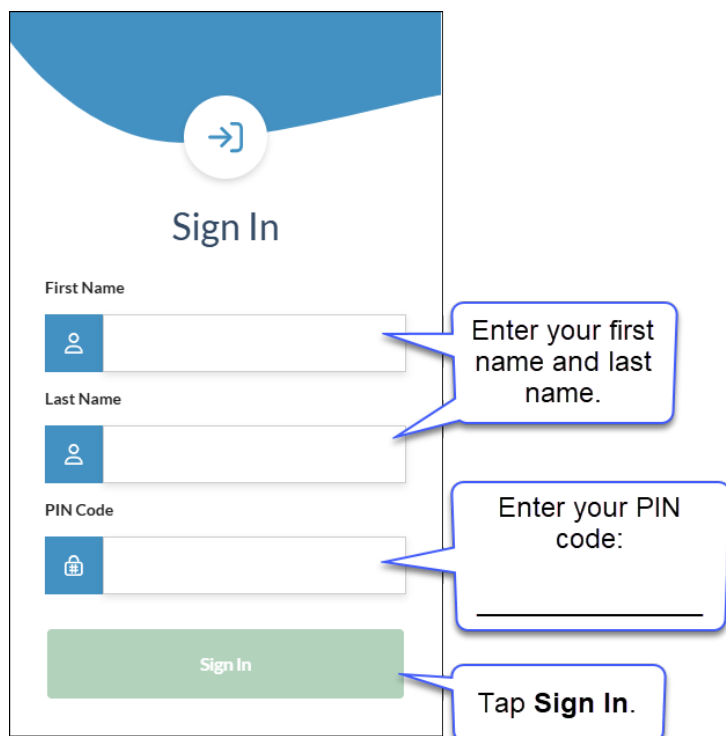

Your Name: _____

The MealSuite Portal app allows you to place orders from your phone, tablet or laptop.

- If you have an Apple phone, download the app from the [Apple Store](#).
- If you have an Android phone, download the app from the [Google Play Store](#).
- If you have a laptop, access the Portal app from the following site: portal.mealsuite.com

Opening the Portal App for the Very First Time

If using the Portal app for the very first time, you will need to enter your location code.

You will not need to enter your location code again.

Signing In

1. Enter your first name.
2. Enter your last name.
3. Enter your unique PIN code.
4. Tap the **Sign in** button.