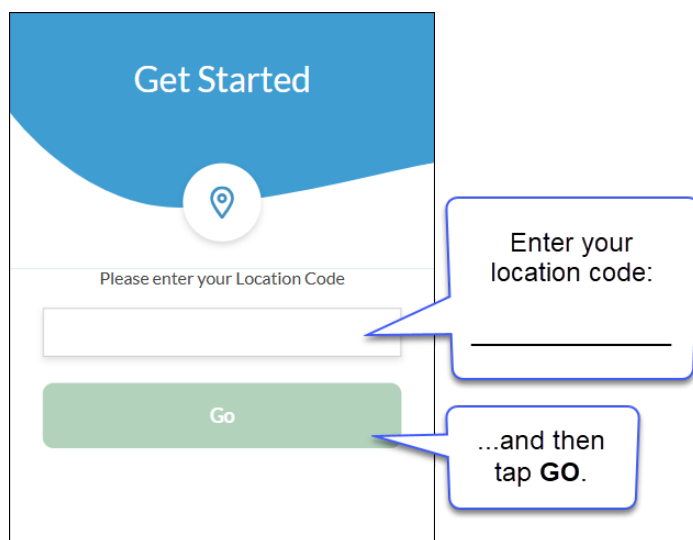

Your Name: _____

The MealSuite Portal app allows you to place orders from your phone, tablet or laptop.

- If you have an Apple phone, download the app from the [Apple Store](#).
- If you have an Android phone, download the app from the [Google Play Store](#).
- If you have a laptop, access the Portal app from the following site: portal.mealsuite.com

Opening the Portal App for the Very First Time

If using the Portal app for the very first time, you will need to enter your location code.

You will not need to enter your location code again.

Signing In

1. Enter your first name.
2. Enter your last name.
3. Enter your unique PIN code.
4. Tap the **Sign in** button.